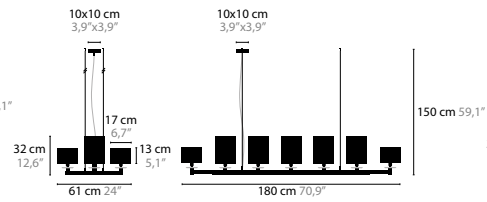

12922 H5

12926 H7

12930 H10

12934 H14

12938 H17

12942 H23

SWINGING BALLET W3

BASE: 3 X E14 / 220V / MAX. 40W

12958 SWAROVSKI® STRASS®

COLOURS 00 01 02 05 10 12 13 14 16

SHADE 301 310 320 377 391

SWINGING BALLET H5

BASE: 5 X E14 / 220V / MAX. 40W

12922 SWAROVSKI® STRASS®

COLOURS 00 01 02 05 10 12 13 14 16

SHADE 301 310 320 377 391

SWINGING BALLET H7

BASE: 7 X E14 / 220V / MAX. 40W

12926 SWAROVSKI® STRASS®

COLOURS 00 01 02 05 10 12 13 14 16

SHADE 301 310 320 377 391

SWINGING BALLET H10

BASE: 10 X E14 / 220V / MAX. 40W

12930 SWAROVSKI® STRASS®

COLOURS 00 01 02 05 10 12 13 14 16

SHADE 301 310 320 377 391

SWINGING BALLET H14

BASE: 14 X E14 / 220V / MAX. 40W

12934 SWAROVSKI® STRASS®

COLOURS 00 01 02 05 10 12 13 14 16

SHADE 301 310 320 377 391

SWINGING BALLET H17

BASE: 17 X E14 / 220V / MAX. 40W

12938 SWAROVSKI® STRASS®

COLOURS 00 01 02 05 10 12 13 14 16

SHADE 301 310 320 377 391

SWINGING BALLET H23

BASE: 23 X E14 / 220V / MAX. 40W

12942 SWAROVSKI® STRASS®

COLOURS 00 01 02 05 10 12 13 14 16

SHADE 301 310 320 377 391

SHADE		
	301	WHITE
	310	CREME
	320	BLACK
	377	BROWN
	391	RED

COLOURS		
	00	BRILLIANT BRASS
	01	SATIN BRASS
	02	CHROME
	05	BRONZE
	10	BLACK MATT
	12	BLACK GLOSSY
	13	WHITE GLOSSY
	14	WHITE MATT
	16	MATT NICKEL

OTHER COLOURS ON REQUEST