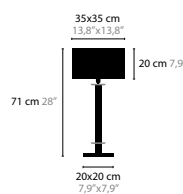

SWINGING BALLET

DESIGN BY COEN MUNSTERS

12910 H6

12914 H12

12918 H18

12980 F1

12970 T1

12972 T1