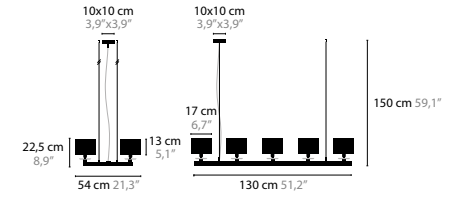

12922 H5

12926 H7

12930 H10

12934 H14

12938 H17

12942 H23

SWINGING BALLET W3

BASE: 3 X E14 / 220V / MAX. 40W

12958 SWAROVSKI® STRASS®

COLOURS 00 01 02 05 10 12 13 14 16

SHADE 301 310 320 377 391

SWINGING BALLET H5

BASE: 5 X E14 / 220V / MAX. 40W

12922 SWAROVSKI® STRASS®

COLOURS 00 01 02 05 10 12 13 14 16

SHADE 301 310 320 377 391

SWINGING BALLET H7

BASE: 7 X E14 / 220V / MAX. 40W

12926 SWAROVSKI® STRASS®

COLOURS 00 01 02 05 10 12 13 14 16

SHADE 301 310 320 377 391

SWINGING BALLET H10

BASE: 10 X E14 / 220V / MAX. 40W

12930 SWAROVSKI® STRASS®

COLOURS 00 01 02 05 10 12 13 14 16

SHADE 301 310 320 377 391

SWINGING BALLET H14

BASE: 14 X E14 / 220V / MAX. 40W

12934 SWAROVSKI® STRASS®

COLOURS 00 01 02 05 10 12 13 14 16

SHADE 301 310 320 377 391

SWINGING BALLET H17

BASE: 17 X E14 / 220V / MAX. 40W

12938 SWAROVSKI® STRASS®

COLOURS 00 01 02 05 10 12 13 14 16

SHADE 301 310 320 377 391

SWINGING BALLET H23

BASE: 23 X E14 / 220V / MAX. 40W

12942 SWAROVSKI® STRASS®

COLOURS 00 01 02 05 10 12 13 14 16

SHADE 301 310 320 377 391

SHADE		
	301	WHITE
	310	CREME
	320	BLACK
	377	BROWN
	391	RED

COLOURS		
	00	BRILLIANT BRASS
	01	SATIN BRASS
	02	CHROME
	05	BRONZE
	10	BLACK MATT
	12	BLACK GLOSSY
	13	WHITE GLOSSY
	14	WHITE MATT
	16	MATT NICKEL

OTHER COLOURS ON REQUEST