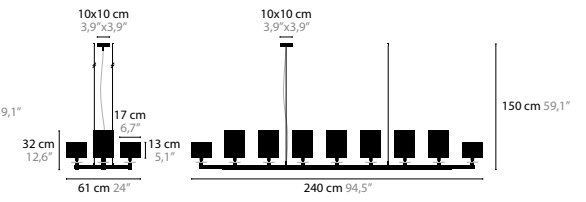

12942 H23

SWINGING BALLET W3

BASE: 3 X E14 / 220V / MAX. 40W

12958 SWAROVSKI® STRASS®

COLOURS 00 01 02 05 10 12 13 14 16

SHADE 301 310 320 377 391

SWINGING BALLET H5

BASE: 5 X E14 / 220V / MAX. 40W

12922 SWAROVSKI® STRASS®

COLOURS 00 01 02 05 10 12 13 14 16

SHADE 301 310 320 377 391

SWINGING BALLET H7

BASE: 7 X E14 / 220V / MAX. 40W

12926 SWAROVSKI® STRASS®

COLOURS 00 01 02 05 10 12 13 14 16

SHADE 301 310 320 377 391

SWINGING BALLET H10

BASE: 10 X E14 / 220V / MAX. 40W

12930 SWAROVSKI® STRASS®

COLOURS 00 01 02 05 10 12 13 14 16

SHADE 301 310 320 377 391

SWINGING BALLET H14

BASE: 14 X E14 / 220V / MAX. 40W

12934 SWAROVSKI® STRASS®

COLOURS 00 01 02 05 10 12 13 14 16

SHADE 301 310 320 377 391

SWINGING BALLET H17

BASE: 17 X E14 / 220V / MAX. 40W

12938 SWAROVSKI® STRASS®

COLOURS 00 01 02 05 10 12 13 14 16

SHADE 301 310 320 377 391

SWINGING BALLET H23

BASE: 23 X E14 / 220V / MAX. 40W

12942 SWAROVSKI® STRASS®

COLOURS 00 01 02 05 10 12 13 14 16

SHADE 301 310 320 377 391

SHADE		
	301	WHITE
	310	CREME
	320	BLACK
	377	BROWN
	391	RED

COLOURS		
	00	BRILLIANT BRASS
	01	SATIN BRASS
	02	CHROME
	05	BRONZE
	10	BLACK MATT
	12	BLACK GLOSSY
	13	WHITE GLOSSY
	14	WHITE MATT
	16	MATT NICKEL

OTHER COLOURS ON REQUEST