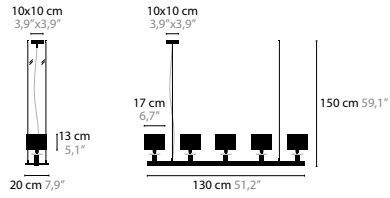

12922 H5

12926 H7

12930 H10

12934 H14

12938 H17

12942 H23

SWINGING BALLET W3

BASE: 3 X E14 / 220V / MAX. 40W

12958 SWAROVSKI® STRASS®

COLOURS 00 01 02 05 10 12 13 14 16

SHADE 301 310 320 377 391

SWINGING BALLET H5

BASE: 5 X E14 / 220V / MAX. 40W

12922 SWAROVSKI® STRASS®

COLOURS 00 01 02 05 10 12 13 14 16

SHADE 301 310 320 377 391

SWINGING BALLET H7

BASE: 7 X E14 / 220V / MAX. 40W

12926 SWAROVSKI® STRASS®

COLOURS 00 01 02 05 10 12 13 14 16

SHADE 301 310 320 377 391

SWINGING BALLET H10

BASE: 10 X E14 / 220V / MAX. 40W

12930 SWAROVSKI® STRASS®

COLOURS 00 01 02 05 10 12 13 14 16

SHADE 301 310 320 377 391

SWINGING BALLET H14

BASE: 14 X E14 / 220V / MAX. 40W

12934 SWAROVSKI® STRASS®

COLOURS 00 01 02 05 10 12 13 14 16

SHADE 301 310 320 377 391

SWINGING BALLET H17

BASE: 17 X E14 / 220V / MAX. 40W

12938 SWAROVSKI® STRASS®

COLOURS 00 01 02 05 10 12 13 14 16

SHADE 301 310 320 377 391

SWINGING BALLET H23

BASE: 23 X E14 / 220V / MAX. 40W

12942 SWAROVSKI® STRASS®

COLOURS 00 01 02 05 10 12 13 14 16

SHADE 301 310 320 377 391

SHADE		
	301	WHITE
	310	CREME
	320	BLACK
	377	BROWN
	391	RED

COLOURS		
	00	BRILLIANT BRASS
	01	SATIN BRASS
	02	CHROME
	05	BRONZE
	10	BLACK MATT
	12	BLACK GLOSSY
	13	WHITE GLOSSY
	14	WHITE MATT
	16	MATT NICKEL

OTHER COLOURS ON REQUEST