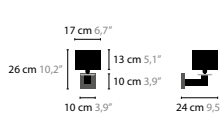

SWINGING BALLET

DESIGN BY COEN MUNSTERS

12910 H6

12950 W1

SWINGING BALLET H6

BASE: 6 X E14 / 220V / MAX. 40W

12910 SWAROVSKI® STRASS®

COLOURS 00 01 02 05 10 12 13 14 16

SHADE 301 310 320 377 391

SWINGING BALLET H12

BASE: 12 X E14 / 220V / MAX. 40W

12914 SWAROVSKI® STRASS®

COLOURS 00 01 02 05 10 12 13 14 16

SHADE 301 310 320 377 391

SWINGING BALLET H18

BASE: 18 X E14 / 220V / MAX. 40W

12918 SWAROVSKI® STRASS®

COLOURS 00 01 02 05 10 12 13 14 16

SHADE 301 310 320 377 391

SWINGING BALLET F1

BASE: 1 X E27 / 220V / MAX. 100W, INCL. REGULAR / DIMMER

12980

COLOURS 00 01 02 05 10 12 13 14 16

SHADE 301 310 320 377 391

SWINGING BALLET T1

BASE: 1 X E27 / 220V / MAX. 60W

12970

COLOURS 00 01 02 05 10 12 13 14 16

SHADE 301 310 320 377 391

SWINGING BALLET T1

BASE: 1 X E27 / 220V / MAX. 60W

12972 SWAROVSKI® STRASS®

COLOURS 00 01 02 05 10 12 13 14 16

SHADE 301 310 320 377 391

SWINGING BALLET W1

BASE: 1 X E14 / 220V / MAX. 40W

12950 SWAROVSKI® STRASS®

COLOURS 00 01 02 05 10 12 13 14 16

SHADE 301 310 320 377 391

SWINGING BALLET W2

BASE: 2 X E14 / 220V / MAX. 40W

12954 SWAROVSKI® STRASS®

COLOURS 00 01 02 05 10 12 13 14 16

SHADE 301 310 320 377 391

SHADE

COLOURS

GENERAL INFORMATION: - CYRSTAL: SWAROVSKI® STRASS®
- MIDDLE BASE ARTICLE 12910, 12914, 12918: OTHER LENGHTS ON REQUEST

OTHER COLOURS ON REQUEST