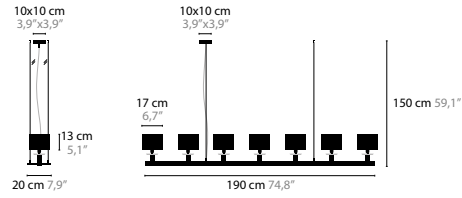

12922 H5

12926 H7

12930 H10

12934 H14

12938 H17

12942 H23

SWINGING BALLET W3

BASE: 3 X E14 / 220V / MAX. 40W

12958 SWAROVSKI® STRASS®

COLOURS 00 01 02 05 10 12 13 14 16

SHADE 301 310 320 377 391

SWINGING BALLET H5

BASE: 5 X E14 / 220V / MAX. 40W

12922 SWAROVSKI® STRASS®

COLOURS 00 01 02 05 10 12 13 14 16

SHADE 301 310 320 377 391

SWINGING BALLET H7

BASE: 7 X E14 / 220V / MAX. 40W

12926 SWAROVSKI® STRASS®

COLOURS 00 01 02 05 10 12 13 14 16

SHADE 301 310 320 377 391

SWINGING BALLET H10

BASE: 10 X E14 / 220V / MAX. 40W

12930 SWAROVSKI® STRASS®

COLOURS 00 01 02 05 10 12 13 14 16

SHADE 301 310 320 377 391

SWINGING BALLET H14

BASE: 14 X E14 / 220V / MAX. 40W

12934 SWAROVSKI® STRASS®

COLOURS 00 01 02 05 10 12 13 14 16

SHADE 301 310 320 377 391

SWINGING BALLET H17

BASE: 17 X E14 / 220V / MAX. 40W

12938 SWAROVSKI® STRASS®

COLOURS 00 01 02 05 10 12 13 14 16

SHADE 301 310 320 377 391

SWINGING BALLET H23

BASE: 23 X E14 / 220V / MAX. 40W

12942 SWAROVSKI® STRASS®

COLOURS 00 01 02 05 10 12 13 14 16

SHADE 301 310 320 377 391

SHADE		
	301	WHITE
	310	CREME
	320	BLACK
	377	BROWN
	391	RED

COLOURS		
	00	BRILLIANT BRASS
	01	SATIN BRASS
	02	CHROME
	05	BRONZE
	10	BLACK MATT
	12	BLACK GLOSSY
	13	WHITE GLOSSY
	14	WHITE MATT
	16	MATT NICKEL

OTHER COLOURS ON REQUEST