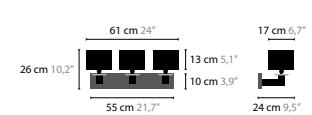

12958 W3

SWINGING BALLET H6

BASE: 6 X E14 / 220V / MAX. 40W

12910 SWAROVSKI® STRASS®

COLOURS 00 01 02 05 10 12 13 14 16

SHADE 301 310 320 377 391

SWINGING BALLET H12

BASE: 12 X E14 / 220V / MAX. 40W

12914 SWAROVSKI® STRASS®

COLOURS 00 01 02 05 10 12 13 14 16

SHADE 301 310 320 377 391

SWINGING BALLET H18

BASE: 18 X E14 / 220V / MAX. 40W

12918 SWAROVSKI® STRASS®

COLOURS 00 01 02 05 10 12 13 14 16

SHADE 301 310 320 377 391

SWINGING BALLET F1

BASE: 1 X E27 / 220V / MAX. 100W, INCL. REGULAR / DIMMER

12980

COLOURS 00 01 02 05 10 12 13 14 16

SHADE 301 310 320 377 391

SWINGING BALLET T1

BASE: 1 X E27 / 220V / MAX. 60W

12970

COLOURS 00 01 02 05 10 12 13 14 16

SHADE 301 310 320 377 391

SWINGING BALLET T1

BASE: 1 X E27 / 220V / MAX. 60W

12972 SWAROVSKI® STRASS®

COLOURS 00 01 02 05 10 12 13 14 16

SHADE 301 310 320 377 391

SWINGING BALLET W1

BASE: 1 X E14 / 220V / MAX. 40W

12950 SWAROVSKI® STRASS®

COLOURS 00 01 02 05 10 12 13 14 16

SHADE 301 310 320 377 391

SWINGING BALLET W2

BASE: 2 X E14 / 220V / MAX. 40W

12954 SWAROVSKI® STRASS®

COLOURS 00 01 02 05 10 12 13 14 16

SHADE 301 310 320 377 391