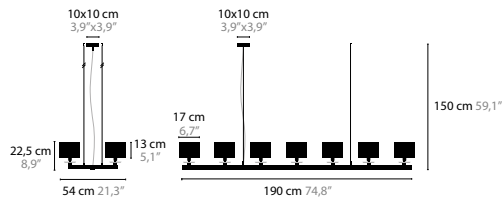

12922 H5

12926 H7

12930 H10

12934 H14

12938 H17

12942 H23

SWINGING BALLET W3

BASE: 3 X E14 / 220V / MAX. 40W

12958 SWAROVSKI® STRASS®

COLOURS 00 01 02 05 10 12 13 14 16

SHADE 301 310 320 377 391

SWINGING BALLET H5

BASE: 5 X E14 / 220V / MAX. 40W

12922 SWAROVSKI® STRASS®

COLOURS 00 01 02 05 10 12 13 14 16

SHADE 301 310 320 377 391

SWINGING BALLET H7

BASE: 7 X E14 / 220V / MAX. 40W

12926 SWAROVSKI® STRASS®

COLOURS 00 01 02 05 10 12 13 14 16

SHADE 301 310 320 377 391

SWINGING BALLET H10

BASE: 10 X E14 / 220V / MAX. 40W

12930 SWAROVSKI® STRASS®

COLOURS 00 01 02 05 10 12 13 14 16

SHADE 301 310 320 377 391

SWINGING BALLET H14

BASE: 14 X E14 / 220V / MAX. 40W

12934 SWAROVSKI® STRASS®

COLOURS 00 01 02 05 10 12 13 14 16

SHADE 301 310 320 377 391

SWINGING BALLET H17

BASE: 17 X E14 / 220V / MAX. 40W

12938 SWAROVSKI® STRASS®

COLOURS 00 01 02 05 10 12 13 14 16

SHADE 301 310 320 377 391

SWINGING BALLET H23

BASE: 23 X E14 / 220V / MAX. 40W

12942 SWAROVSKI® STRASS®

COLOURS 00 01 02 05 10 12 13 14 16

SHADE 301 310 320 377 391

SHADE		
	301	WHITE
	310	CREME
	320	BLACK
	377	BROWN
	391	RED

COLOURS		
	00	BRILLIANT BRASS
	01	SATIN BRASS
	02	CHROME
	05	BRONZE
	10	BLACK MATT
	12	BLACK GLOSSY
	13	WHITE GLOSSY
	14	WHITE MATT
	16	MATT NICKEL

OTHER COLOURS ON REQUEST